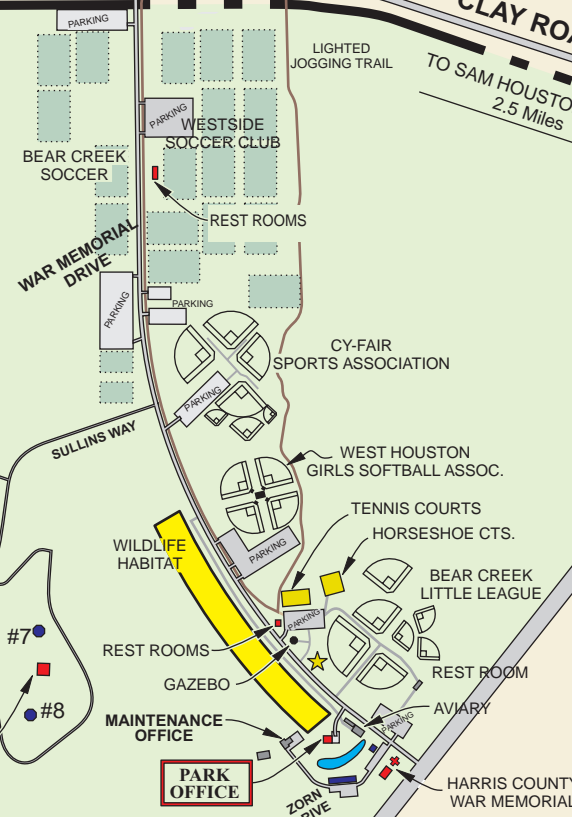

TO US 290 (NW. FWY.)
5.8 Miles

STATE HWY. 6

TO I-10 (KATY FWY.)
1.9 Miles

GOLF COURSE DRIVE

CLUBHOUSE

BEAR CREEK GOLF WORLD

FARM & RANCH CLUB

RODEO ARENA

COMMUNITY CENTER

GREENHOUSE
TEXAS COOPERATIVE EXTENSION

PATTERSON ROAD

LEGEND

- REST ROOMS
- #8 PAVILION
- ★ PLAYGROUND
- PARKING PARKING LOT
- JOGGING TRAIL
- ★ PLAYGROUND FOR ALL CHILDREN

CLAY ROAD
TO SAM HOUSTON PKWY.
2.5 Miles

VICINITY MAP
Not To Scale

HARRIS COUNTY
PRECINCT 3
BEAR CREEK PIONEERS PARK
3535 WAR MEMORIAL DRIVE
STEVE RADACK
COMMISSIONER